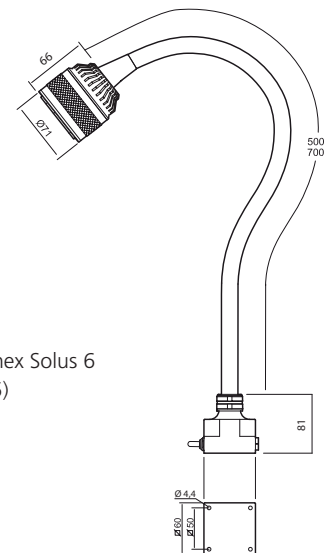

Technical Specifications

Supply voltage	12-24V AC/DC, 2m cordset (100-240VAC Plugin AC/DC-adaptor available, IP44)
Power consumption	5,5 W
Arm Length	500 or 700 mm
Colour	Black
Colour temperature	4000K
IP-rating	IP20 or IP65
Protection Class	Class III
Beam angle	10° std, 25° or 40° as accessory
Light output	300Lm, 36 000Lx at 50cm distance (10°)
Colour rendering index	CRI: 92
Weight	1,2kg 50cm, 1,4kg 70cm
Life span	>30.000h

Model	Arm	Connection	Other	Part. no.
Solus 6	500 mm	12-24V AC/DC	Joint	33610
	700 mm	12-24V AC/DC	IP65	33605
	700 mm	12-24V AC/DC	Joint	33630
			IP65	33625

Sunnex Solus 6 (standard)

Sunnex Solus 6 (IP65)