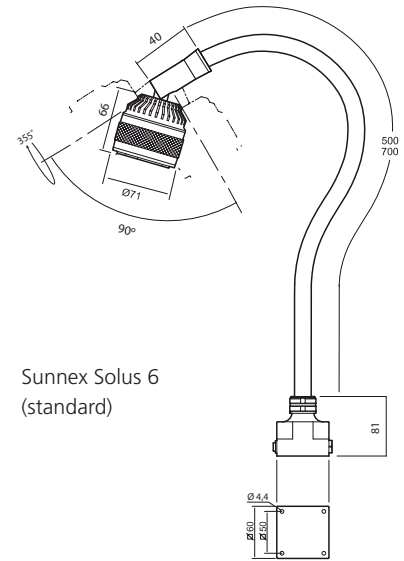

Technical Specifications

Supply voltage	12-24V AC/DC, 2m cordset (100-240VAC Plugin AC/DC-adaptor available, IP44)
Power consumption	5,5 W
Arm Length	500 or 700 mm
Colour	Black
Colour temperature	4000K
IP-rating	IP20 or IP65
Protection Class	Class III
Beam angle	10° std, 25° or 40° as accessory
Light output	300Lm, 36 000Lx at 50cm distance (10°)
Colour rendering index	CRI: 92
Weight	1,2kg 50cm, 1,4kg 70cm
Life span	>30.000h

Model	Arm	Connection	Other	Part. no.
Solus 6	500 mm	12-24V AC/DC	Joint	33610
	700 mm	12-24V AC/DC	IP65	33605
	700 mm	12-24V AC/DC	Joint	33630
			IP65	33625

Sunnex Solus 6 (standard)

Sunnex Solus 6 (IP65)