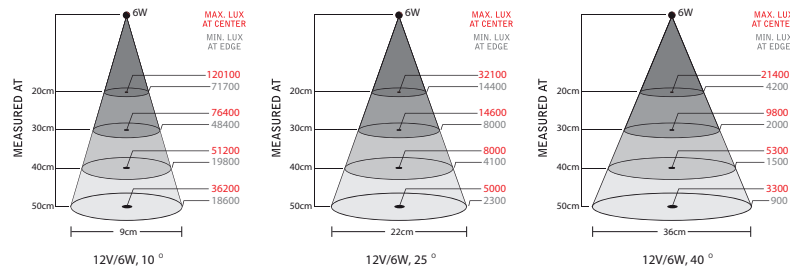

Technical Specifications

Supply voltage	12-24V AC/DC, 2m cordset (100-240VAC Plugin AC/DC-adaptor available, IP44)
Power consumption	5,5 W
Arm Length	500 or 700 mm
Colour	Black
Colour temperature	4000K
IP-rating	IP20 or IP65
Protection Class	Class III
Beam angle	10° std, 25° or 40° as accessory
Light output	300Lm, 36 000Lx at 50cm distance (10°)
Colour rendering index	CRI: 92
Weight	1,2kg 50cm, 1,4kg 70cm
Life span	>30.000h