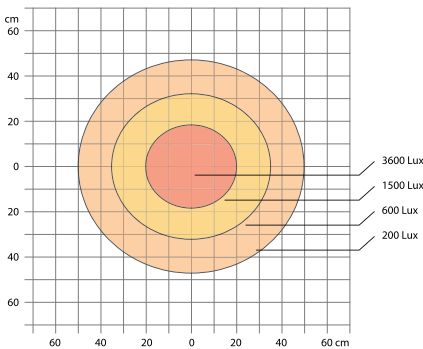

Technical Specifications

Supply voltage	24-36V AC/DC 2m cord set (100-240VAC Plugin AC/DC-Adaptor available as accessory, IP44)
Power consumption	11W
Arm length	500 or 700 mm
Colour	Black
Colour temperature	4000K
IP-rating	IP20
Protection Class	III
Light output	1000Lm, 3600Lx at 50cm distance
Colour rendering index	CRI: 92
Life span	> 25.000h

CL-LED 11W at 50 cm distance

Model	Arm	Connection	Part. no.
CL Flex	500 mm	24 - 36V AC/DC	35100
	700 mm	24 - 36V AC/DC	35120