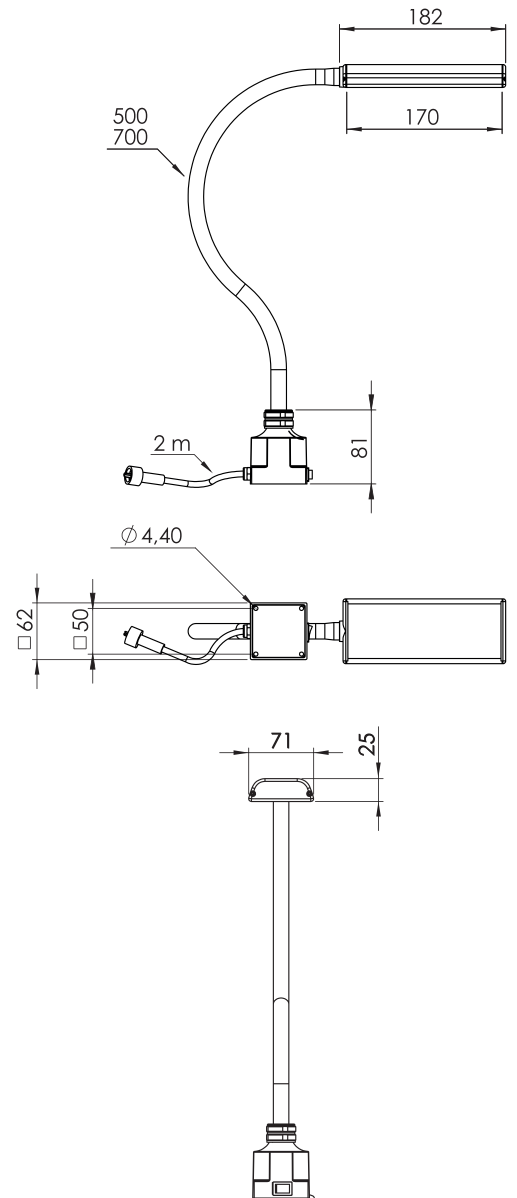

# SUNNEX CL-LED

Sunnex CL-LED is a diffused LED-lamp for general purpose like reading, assembly and inspection on workbenches etc. It has a pattern of LED's with a combined power of 11W, with a built in recessed diffuser, for minimal glare and a flat light pattern. The lamp head is made from extruded aluminium with end pieces in durable plastic material. The classic Sunnex flexible arm is fitted and it comes in 500 or 700mm length. Supply voltage is 24 V AC/DC.

**Technical Specifications**

Supply voltage	24-36V AC/DC 2m cord set (100-240VAC Plugin AC/DC-Adaptor available as accessory, IP44)
Power consumption	11W
Arm length	500 or 700 mm
Colour	Black
Colour temperature	4000K
IP-rating	IP20
Protection Class	III
Light output	1000Lm, 3600Lx at 50cm distance
Colour rendering index	CRI: 92
Life span	> 25.000h

**CL-LED 11W at 50 cm distance**

Model	Arm	Connection	Part. no.
CL Flex	500 mm	24 - 36V AC/DC	35100
	700 mm	24 - 36V AC/DC	35120

**PSU (100-240V~)**

Plug-in Adaptor for Europe 230V  
33901

**Mounting Accessories**